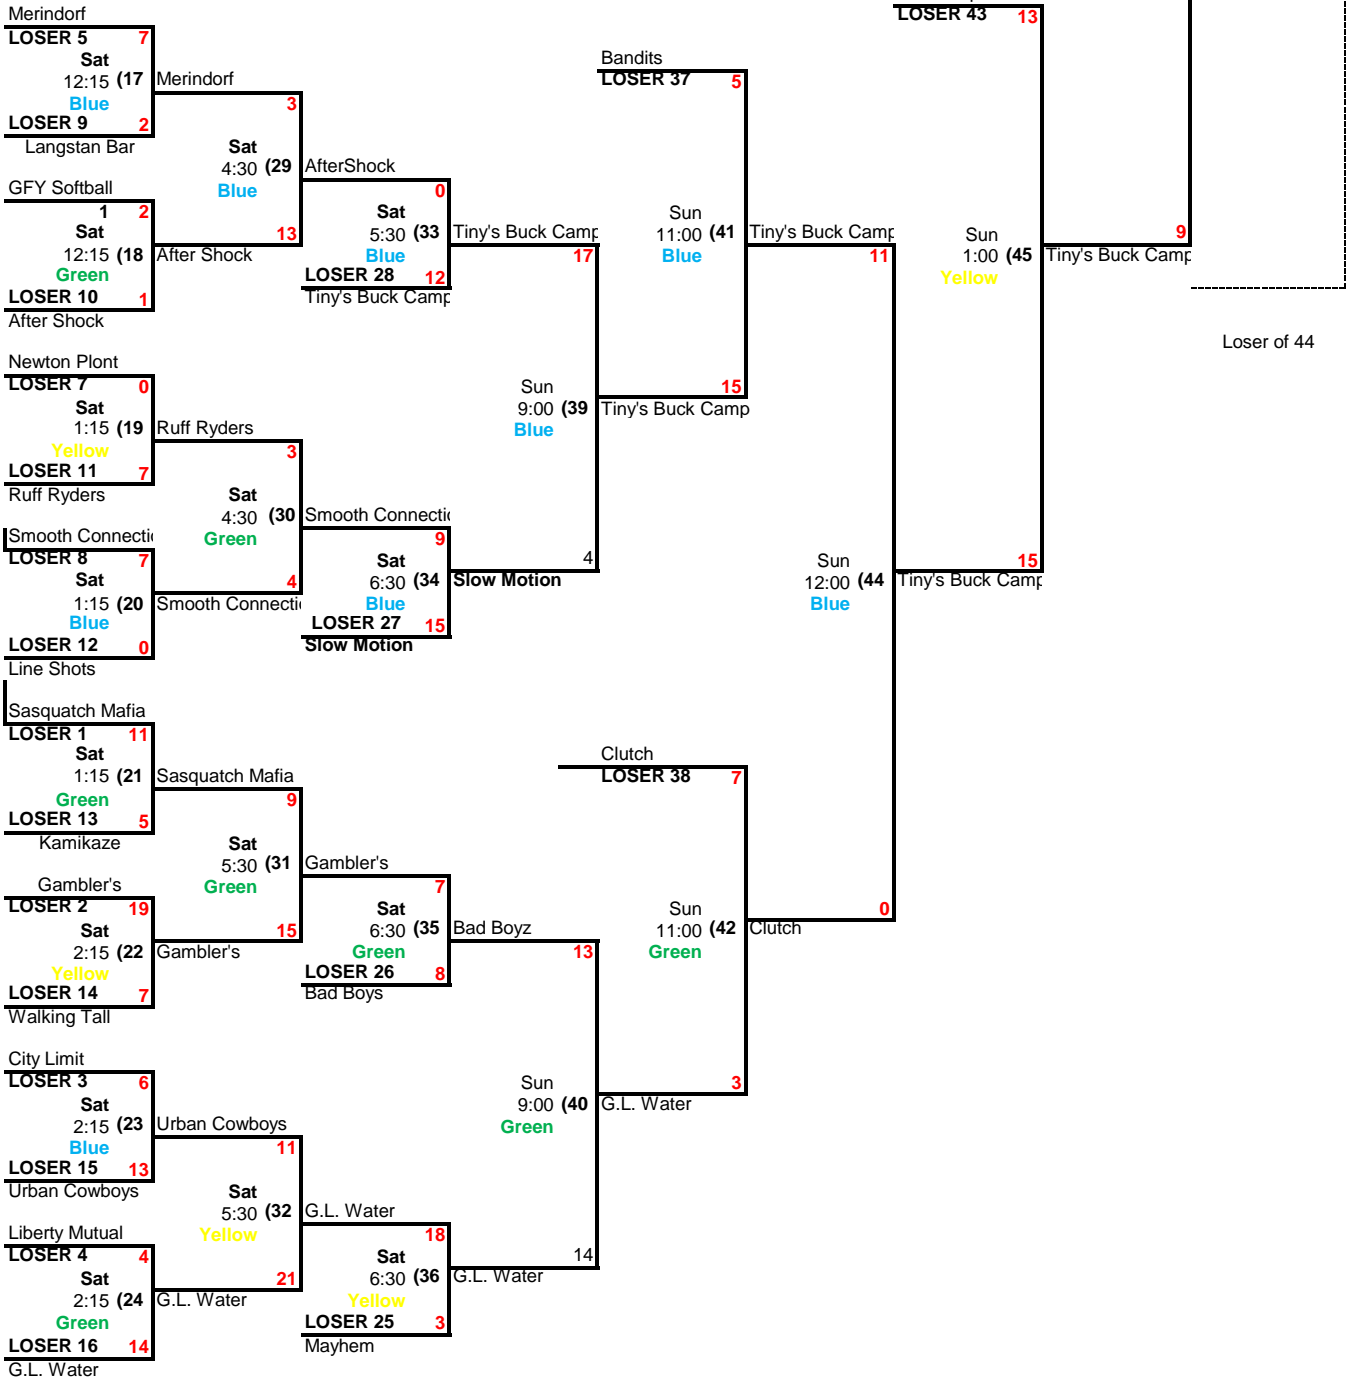

WINNERS' BRACKET

**24 Team
DOUBLE ELIMINATION**

24

State Games of Michigan
June 25-27, 2016

Huff Park
2286 Ball Ave NE
Grand Rapids, MI 49505

Sun 2:00 (46) Yellow
Mr. Liquid/Knuckle Winner

Sun 3:00 Blue

(47) Winner
If necessary

24 Team

LOSERS' BRACKET

WINNERS' BRACKET

14 TEAM
DOUBLE ELIMINATION

14

June 25-27, 2016

Plaster Creek Park
2401 Buchanan Ave SW
Grand Rapids, MI 49507

LOSERS' BRACKET