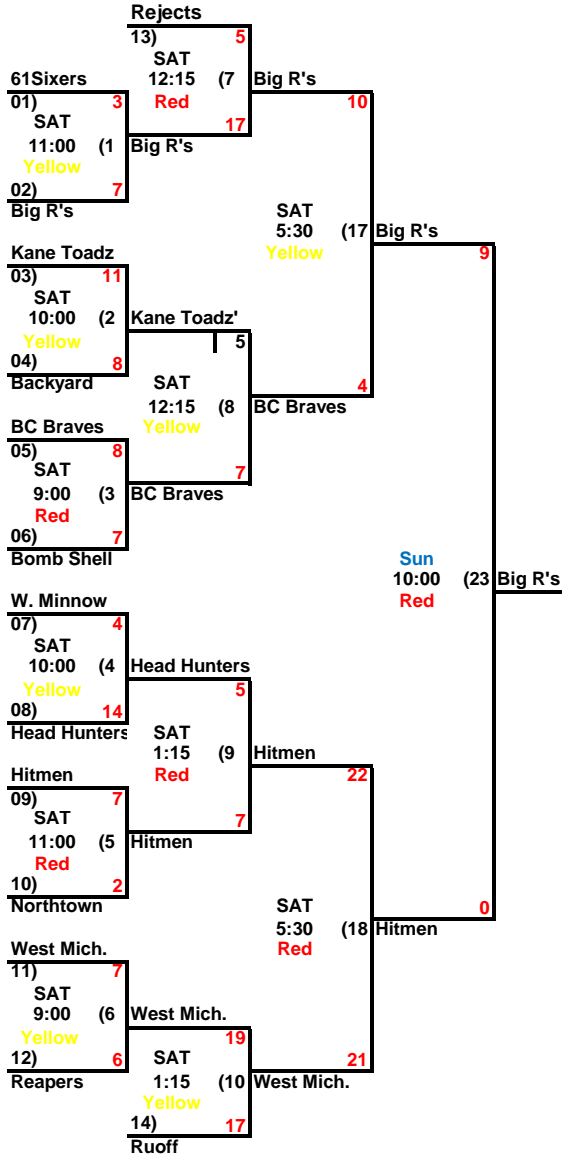

WINNERS' BRACKET

**24 Team
DOUBLE ELIMINATION**

24

State Games of Michigan
June 25-27, 2016

Huff Park
2286 Ball Ave NE
Grand Rapids, MI 49505

Sun 2:00 (46) Yellow
Mr. Liquid/Knuckle Winner

Sun 3:00 Blue

(47) Winner
If necessary

24 Team

LOSERS' BRACKET

WINNERS' BRACKET

14 TEAM
DOUBLE ELIMINATION

14

June 25-27, 2016

Plaster Creek Park
2401 Buchanan Ave SW
Grand Rapids, MI 49507

LOSERS' BRACKET