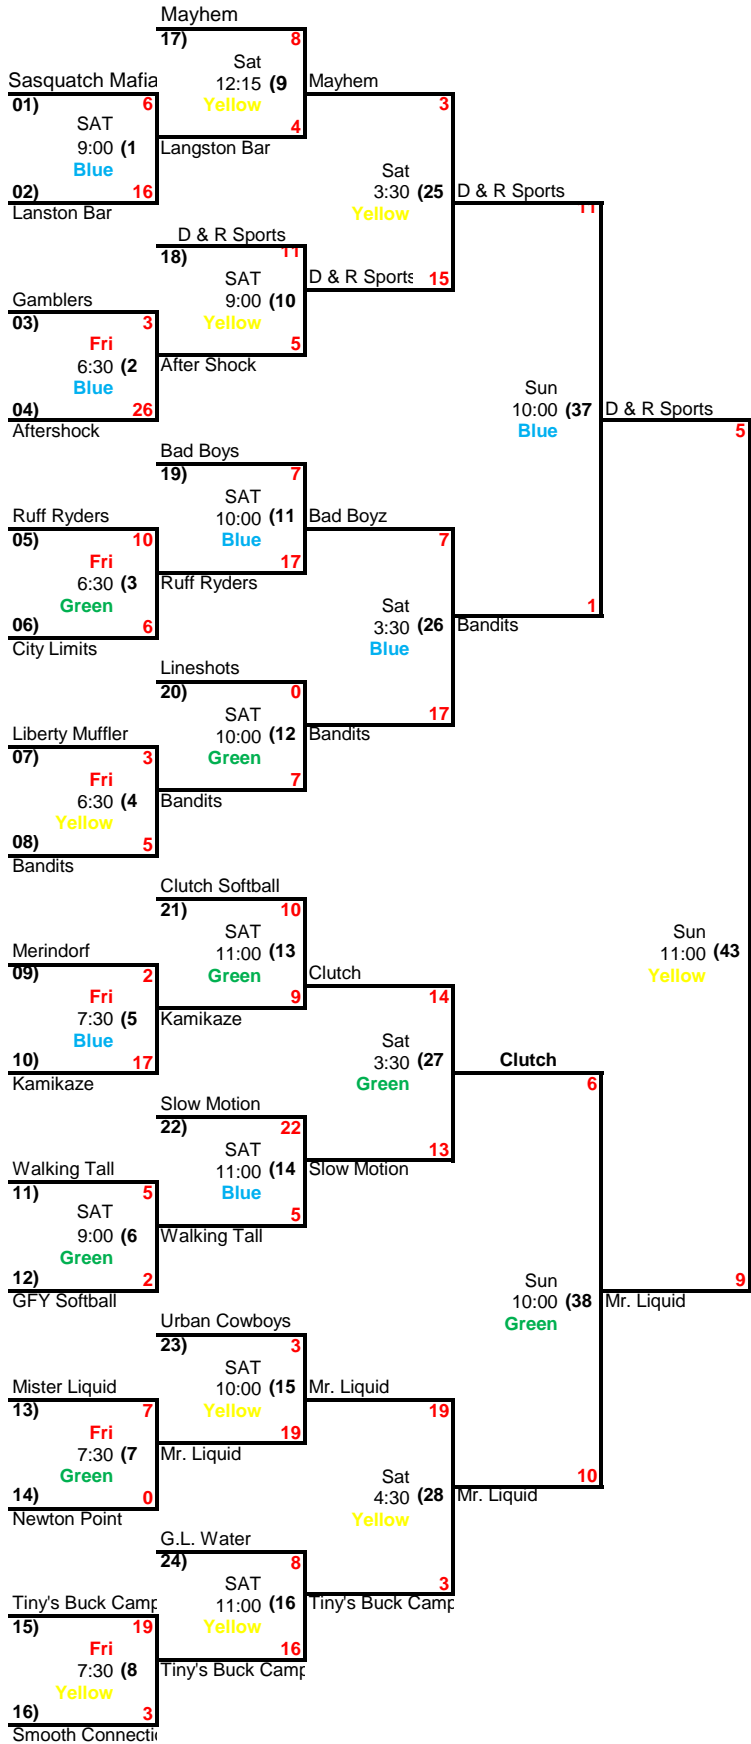

WINNERS' BRACKET

**24 Team
DOUBLE ELIMINATION**

24

State Games of Michigan
June 25-27, 2016

Huff Park
2286 Ball Ave NE
Grand Rapids, MI 49505

Sun 2:00 (46) Yellow
Mr. Liquid/Knuckle Winner

Sun 3:00 Blue

(47) Winner
If necessary

24 Team

LOSERS' BRACKET

WINNERS' BRACKET

14 TEAM
DOUBLE ELIMINATION

14

June 25-27, 2016

Plaster Creek Park
2401 Buchanan Ave SW
Grand Rapids, MI 49507

LOSERS' BRACKET