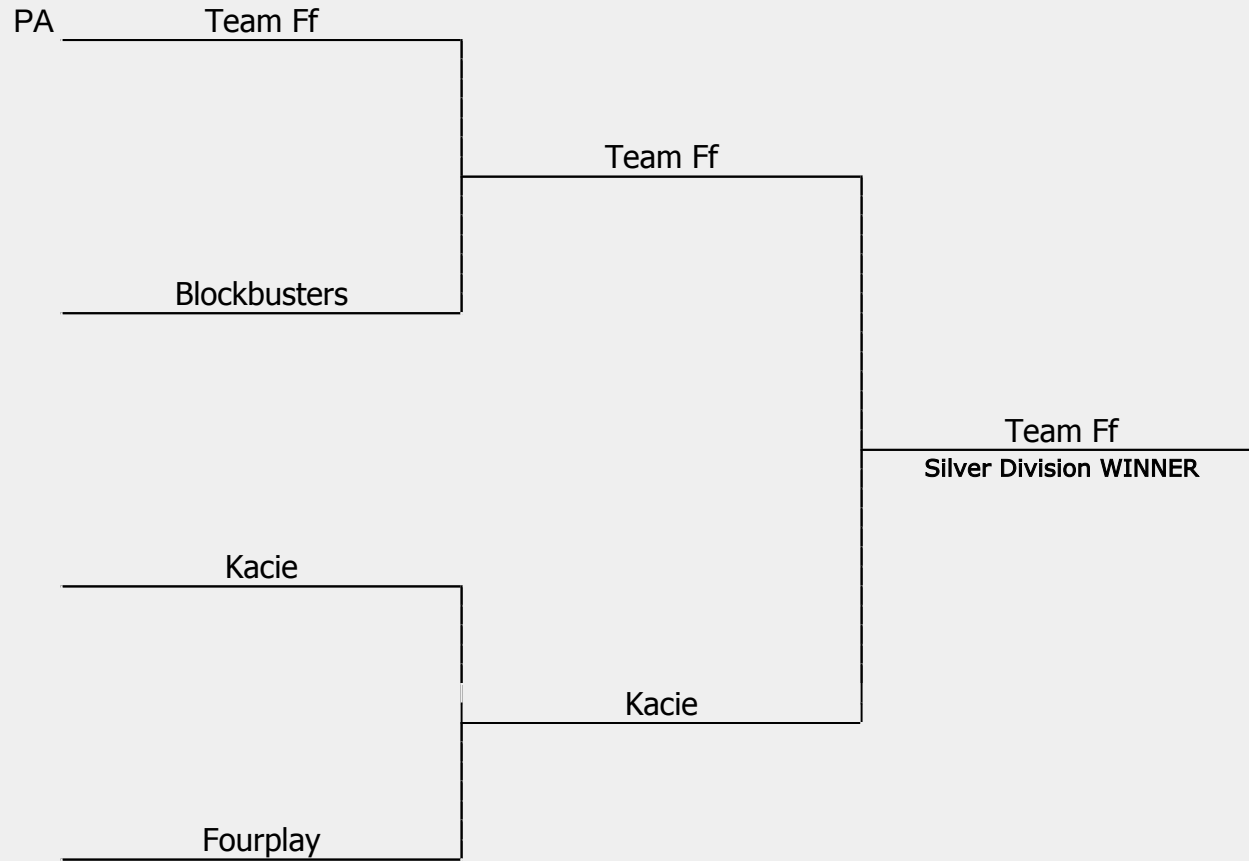

State Games of Michigan Coed 4's

Pool A: 1 - 5, Pool B: A - E		GAMES		Points		Pool Plac
		WON	LOST	For	Against	
1	Bang	3	1			3
2	Team Ff	2	2			4
3	Funkadelic Relics	3	1			1
4	Set 2 Kill	3	1			2
5	Blockbusters	0	4			5
A	Kacie	1	3			4
B	Poundtown	3	1			2
C	Dis Team Doh!	2	2			3
D	Four Play	0	4			5
E	Baobob	4	0			1

meijer
STATE GAMES OF
MICHIGAN

Pool play - one game to 25

Blue Court	2 v 5		A v d		2 v 4		A v C		2 v 3		A v E		1 v 2	
Score	25	6	25	16	24	26	20	25	18	25	13	25	26	24
Red Court	1 v 4		C v E		1 v 3		D v E		1 v 5		C v D		A v B	
Score	25	22	10	25	17	21	7	25	25	14	25	20	13	25
Yellow Court	B v E		3 v 5		B v D		4 v 5		B v C		4 v 3			
Score	12	25	25	14	25	11	25	15	25	19	25	21		

Playoffs - Top 3 of each pool to GOLD and bottom 2 of each pool to SILVER

Gold Division Playoff

Silver Division

Best 2/3. 18, 18, 11

State Games of Michigan Youth 4's

Pool A: 1-4, Pool B: 5 - 8		GAMES		Points		PLACE
		WON	LOST	For	Against	
1	14's	1	5			4
2	Amae	2	4			3
3	Chelsea's Blockheads	3	3			2
4	Sandy Shorts	6	0			1
5	Dig Deep	0	6			4
6	The Spiking Duos	2	4			3
7	YaDig	5	1			2
8	Net Results	6	0			1

Pool play - two games to 15

Blue Court	2 v 3		2 v 4		5 - 8		1 v 3		4 v 5		7 v 2	
Score	15	5	12	15	8	15	10	15	18	8		
	10	15	9	15	1	15	13	15	18	8		
Red Court	6 v 7		5 v 7		1 - 2		5 - 6		8 v 1		3 v 6	
Score	9	15	7	15	15	12	6	15	18	13		
	6	15	3	15	8	15	13	15	18	8		
Yellow Court	1 v 4		6 v 8		3 - 4		7 - 8		Semi 1		Semi 2	
Score	6	15	2	15	12	15	10	15				
	8	15	6	15	15	17	15	13				